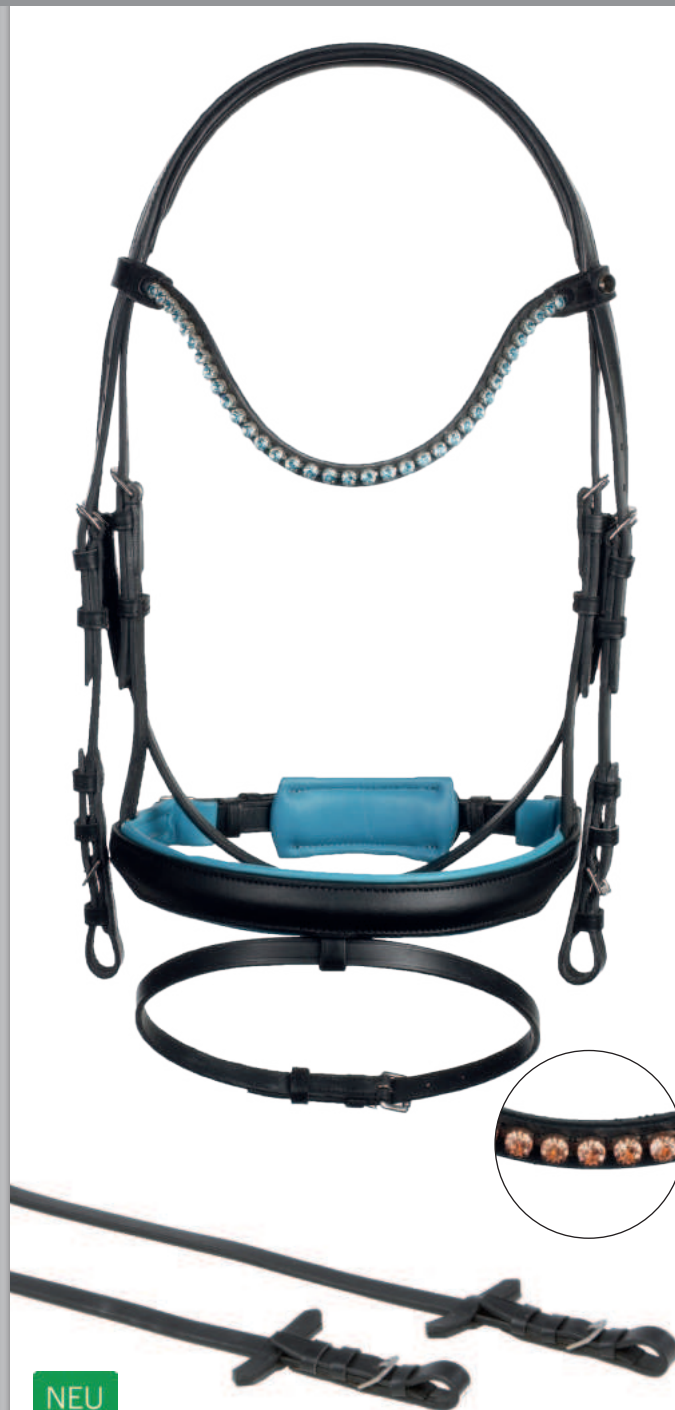

NEU

Trensenzaum „Anatomic-Diamond“

schwedisch kombiniertes Reithalfter, extra weich gepolstert, Edelstahl-Beschläge und 19 mm Anti-Slip-Zügel, anatomisch geformtes Genickstück weich gepolstert

Bridle „Anatomic-Diamond“

swedish noseband, extra softly padded, stainless steel fittings, anti-slip reins 19 mm, anatomic formed, softly padded neckpart

Farbe: schwarz/black

*verschiedenfarbige Stirnbänder/
different colour browbands*

65332 Vollblut/cob

65333 Warmblut/full