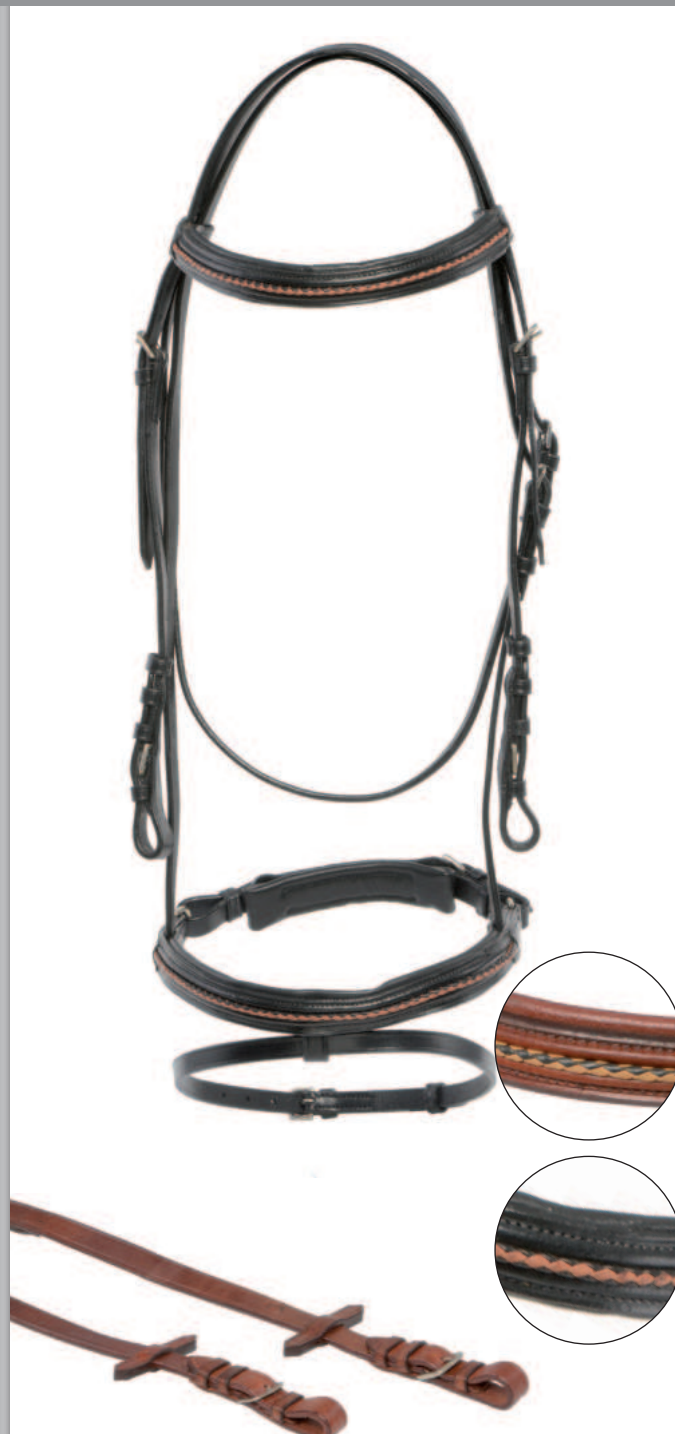

Trensenzaum „Princess“

mit schwedischem Reithalfter, Stirnband und Reithalfter unterlegt, fein geflochten, Edelstahlbeschläge, Anti-Slip-Zügel

Bridle „Princess“

made from quality cow leather, browband and swedish noseband, softly padded and fine braided, stainless steel buckles, antislip reins

Farben: schwarz/black, cognac/cognac

65095 Pony/pony

65096 Vollblut/cob

65097 Warmblut/full