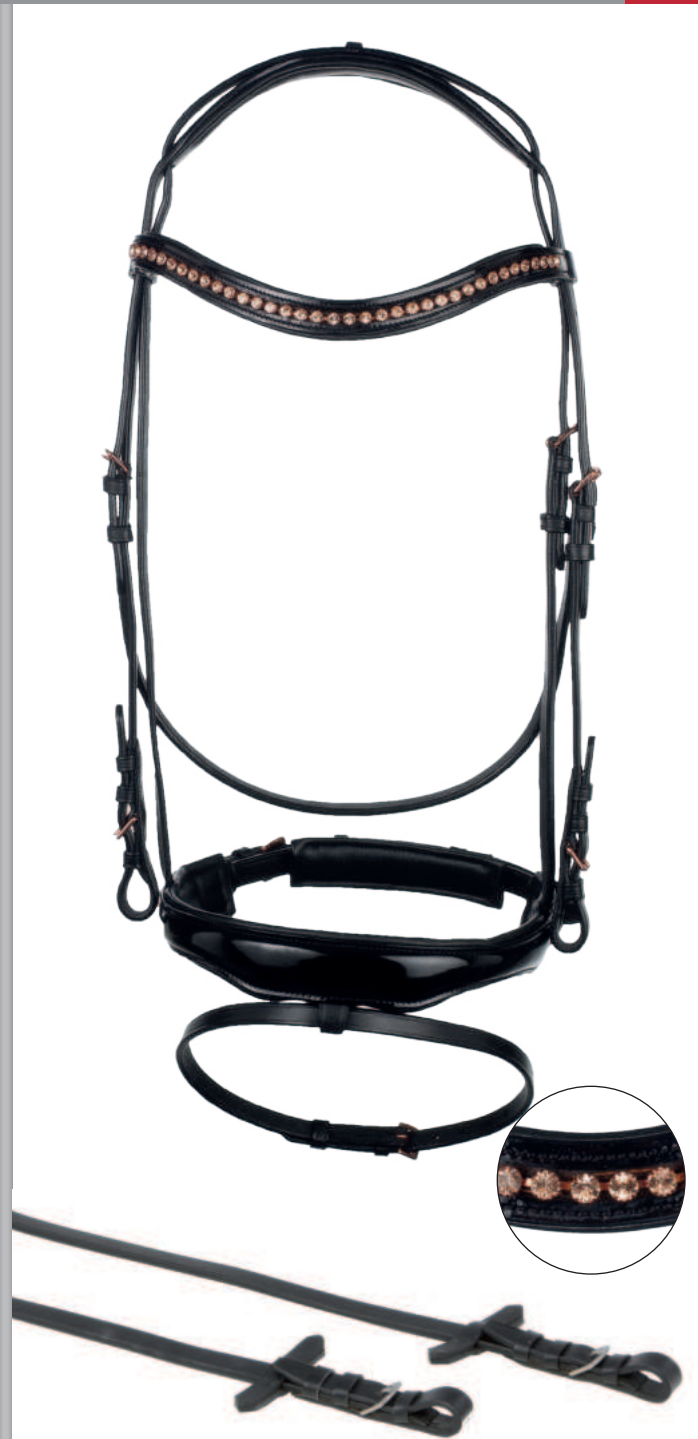

NEU

fuf BESTSELLER

Trensenzaum „Big-Crystal“

schwedisch kombiniertes Reithalfter, extra weich gepolstert, Edelstahl-Beschläge und 19 mm Anti-Slip-Zügel, Genickstück weich gepolstert

Bridle „Big-Crystal“

english comb. noseband, patentleather, extra softly padded, stainless steel fittings, anti-slip reins 19mm, softly padded neckpart

Farbe: schwarz-roségold/black-roségold
schwarz-silber/black-silver

- 65212 Vollblut/cob
- 65213 Warmblut/full